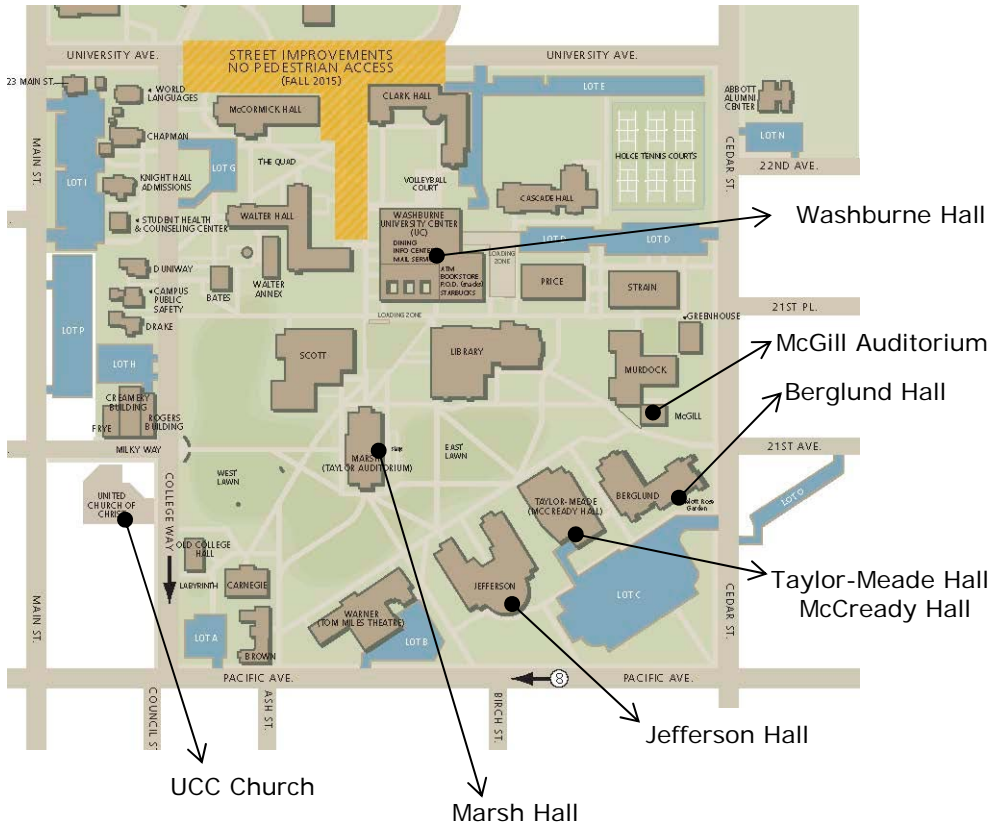

<u>School</u>	<u>Director</u>
Triad	Aric Marshall
Trinity Lutheran	Jon Vevia
Tualatin	Kimberly Kroeger
Tualatin	Reggie Stegmeier
Warrenton	Michael McClure
West Albany	Cate Caffarella
West Albany	Stuart Welsh
West Linn	Aubrey Patterson
West Linn	Kevin Egan
West Salem	George Thomson
West Salem	Kimberly McConnell
West Salem	Todd Zimbelman
Westview	Ashley Alexander
Westview	Marci Taylor
Willamette	Joe Freuen
Wilson	Margaret Murer
Wilsonville	Chad Davies

OSAA / U.S. Bank / Les Schwab Tires
SOLO STATE CHAMPIONSHIPS
 Pacific University
 2043 College Way, Forest Grove, OR 97116

Getting Here | Forest Grove Campus

Pacific University's Forest Grove Campus is located about 22 miles west of downtown Portland, off Highway 26, the Sunset Highway.

From Portland, head west on US-26 toward Seaside. Take exit 59 Jackson School Road, exit 57 Glencoe Road or the left exit for Hwy 6 – Banks/Tillamook.

[Driving Directions via Google Maps](#)

Clarinet, Low Clarinet, Low Sax
 Bassoon, Oboe, High Sax
 Flute
 French Horn, Trumpet
 Trombone, Tuba, Euphonium
 Mezzo Voice, Alto Voice
 Percussion
 Soprano Voice, Bass Voice
 Strings
 Tenor Voice, Baritone Voice